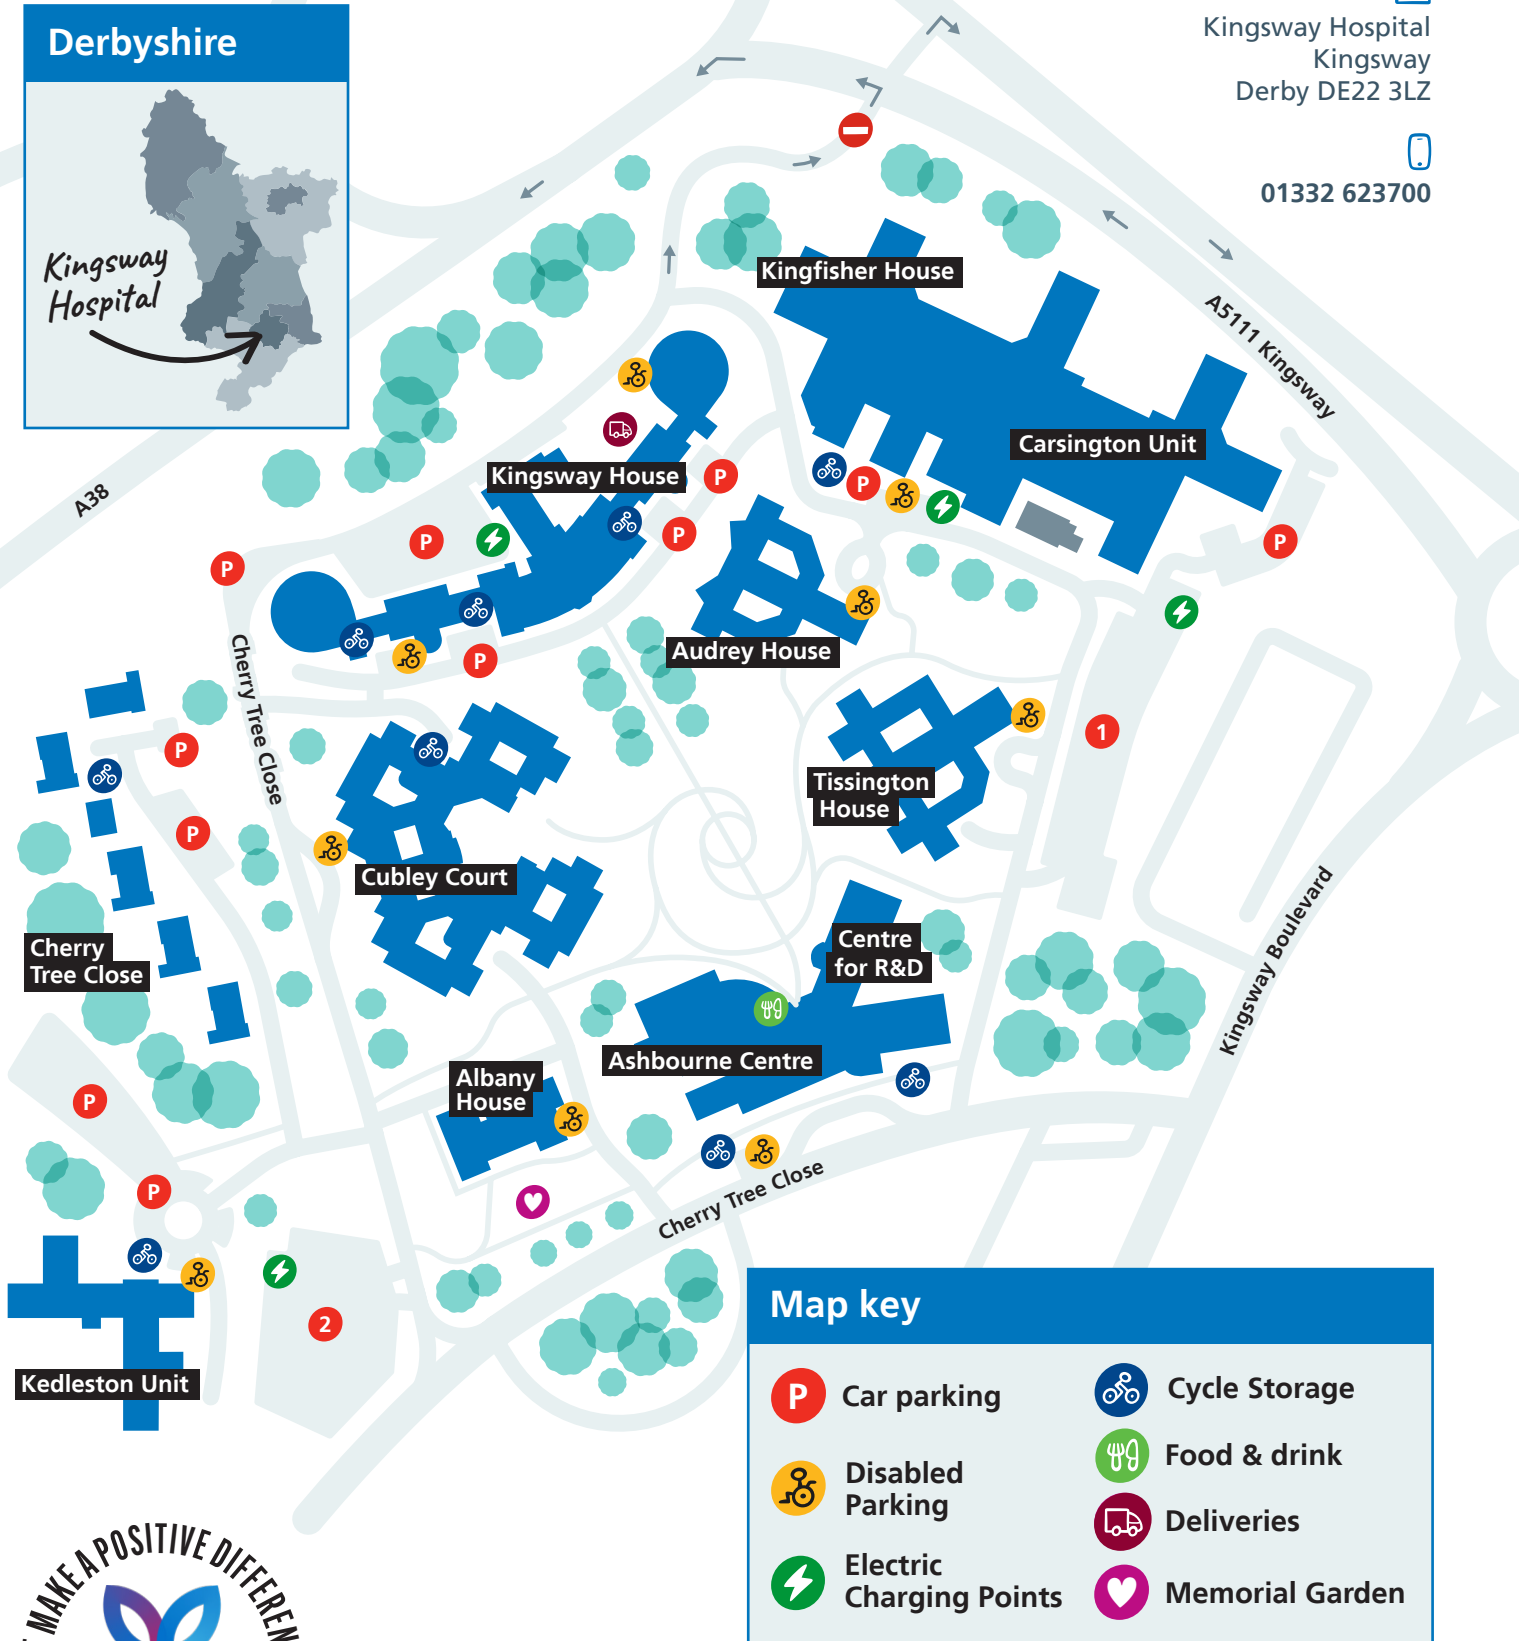

Kingsway Hospital map

Derbyshire Healthcare
NHS Foundation Trust

✉ Kingsway Hospital
Kingsway
Derby DE22 3LZ

📞 01332 623700

Map key			
	Car parking		Cycle Storage
	Disabled Parking		Food & drink
	Electric Charging Points		Deliveries
			Memorial Garden